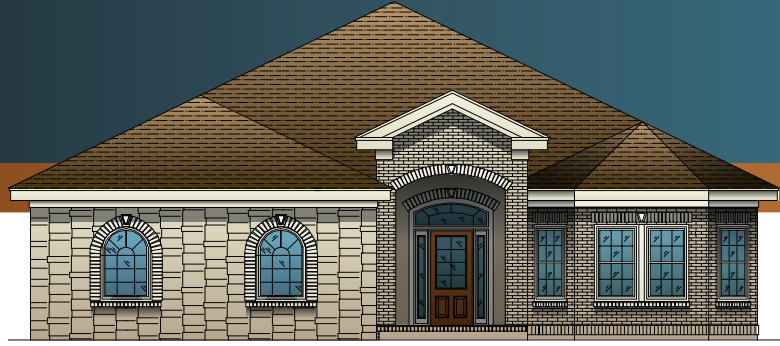

MAKE YOURSELF AT HOME

# TAVERNIER

THE FLORIDIAN COLLECTION

2563 Heated Square Feet

3 Bedrooms

2.5 Baths

Screened Porch

This floor plan is an artist's illustration of a simplified general preliminary plan, is incomplete, and is subject to future revision. Dimensions, boundaries and relative locations shown on this floor plan and other promotional materials are for illustrative purposes only, and final construction plans, including dimensions, layout and area, may vary from this floor plan. Final construction plans will be available for review before contract execution.