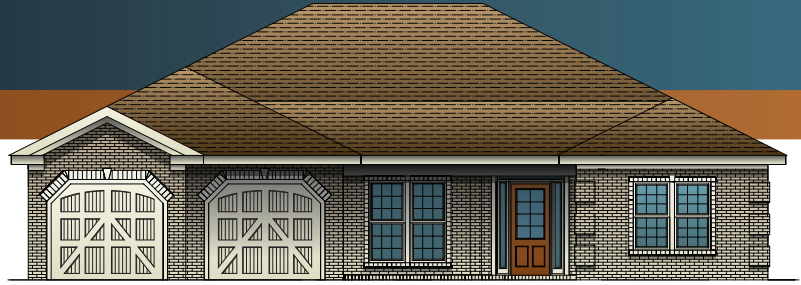

MAKE YOURSELF AT HOME

# MANATEE

THE FLORIDIAN COLLECTION

2270 Heated Square Feet

3 Bedrooms

2.5 Baths

Screened Porch

This floor plan is an artist's illustration of a simplified general preliminary plan, is incomplete, and is subject to future revision. Dimensions, boundaries and relative locations shown on this floor plan and other promotional materials are for illustrative purposes only, and final construction plans, including dimensions, layout and area, may vary from this floor plan. Final construction plans will be available for review before contract execution.