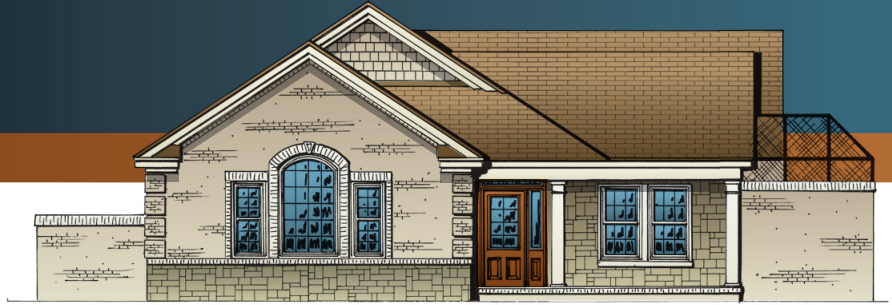

MAKE YOURSELF AT HOME

# GRAND ISLE

THE FLORIDIAN COLLECTION

2278 Heated Square Feet

3 Bedrooms

3 Baths

Screened Porch

Courtyard

This floor plan is an artist's illustration of a simplified general preliminary plan, is incomplete, and is subject to future revision. Dimensions, boundaries and relative locations shown on this floor plan and other promotional materials are for illustrative purposes only, and final construction plans, including dimensions, layout and area, may vary from this floor plan. Final construction plans will be available for review before contract execution.