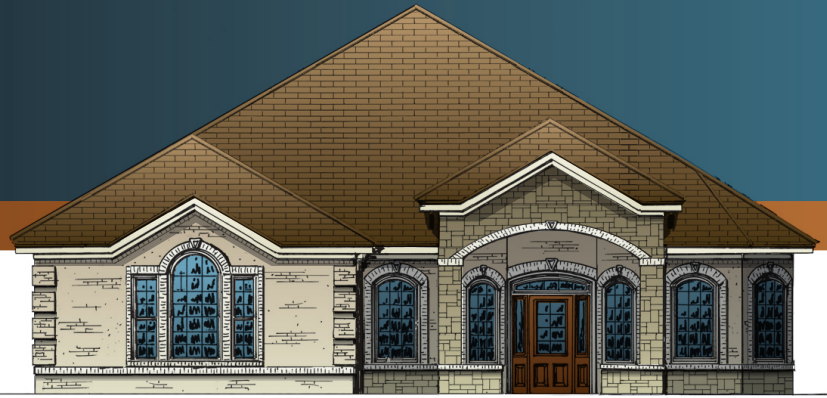

MAKE YOURSELF AT HOME

ESCALANTE

THE FLORIDIAN COLLECTION

2506 Heated Square Feet

3 Bedrooms

3 Baths

Screened Porch

This floor plan is an artist's illustration of a simplified general preliminary plan, is incomplete, and is subject to future revision. Dimensions, boundaries and relative locations shown on this floor plan and other promotional materials are for illustrative purposes only, and final construction plans, including dimensions, layout and area, may vary from this floor plan. Final construction plans will be available for review before contract execution.