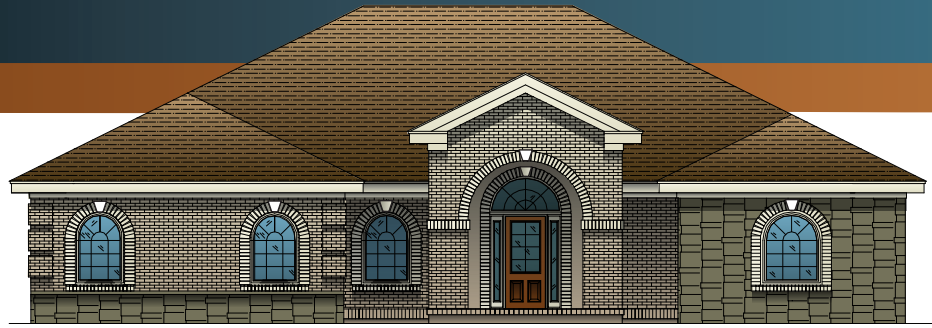

MAKE YOURSELF AT HOME

BISCAYNE

THE FLORIDIAN COLLECTION

2377 Heated
Square Feet

3 Bedrooms

2.5 Baths

Screened Porch

This floor plan is an artist's illustration of a simplified general preliminary plan, is incomplete, and is subject to future revision. Dimensions, boundaries and relative locations shown on this floor plan and other promotional materials are for illustrative purposes only, and final construction plans, including dimensions, layout and area, may vary from this floor plan. Final construction plans will be available for review before contract execution.